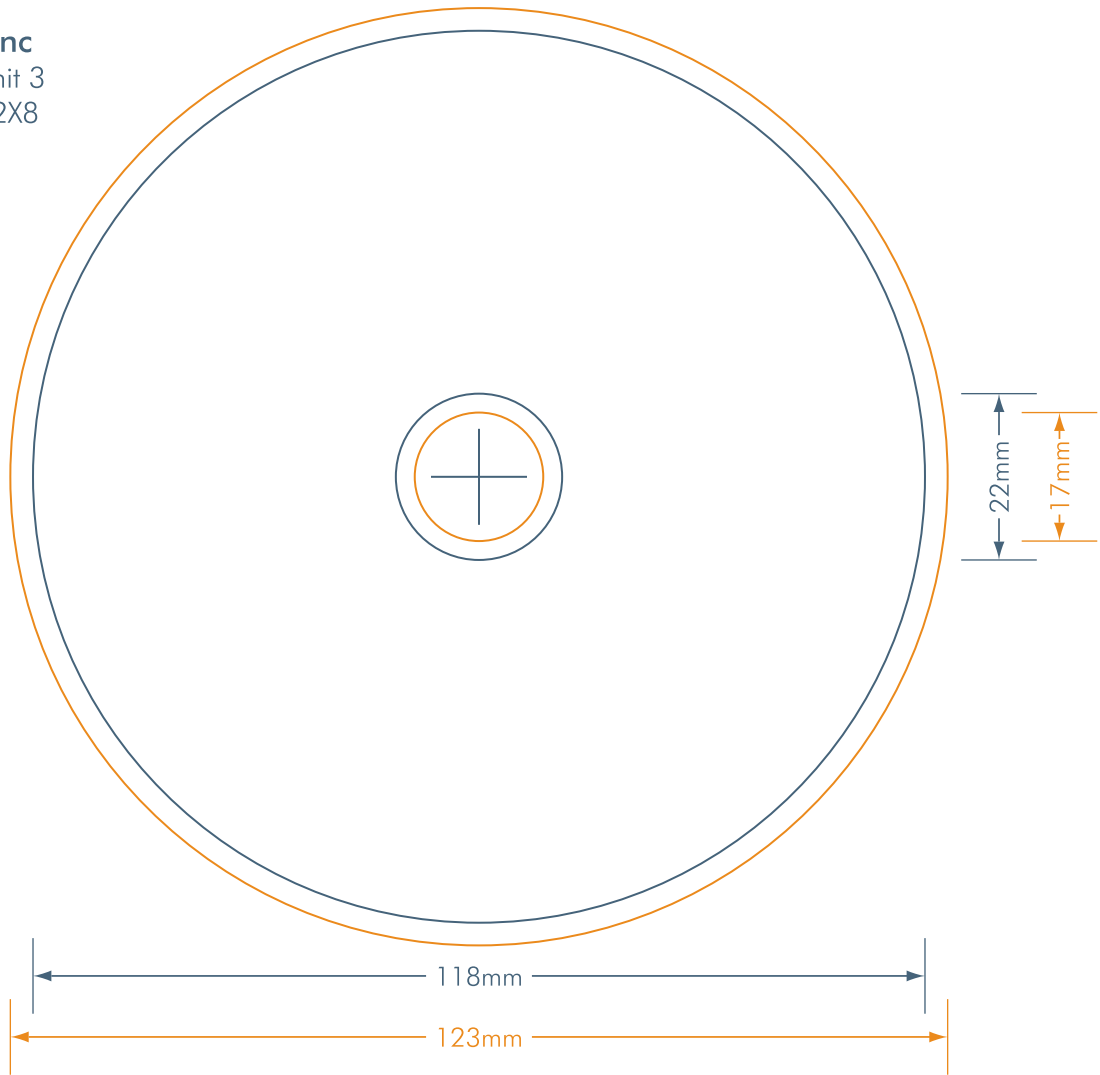

22 CD/DVD LABEL TEMPLATE

dynamic media inc
2070 Speers Rd Unit 3
Oakville ON L6L 2X8
t. 905.844.9399
f. 905.844.9499
www.cd2go.com

Print Area - Extend background graphics to orange line

The blue line represents the cut line and the orange line represent the bleed line. Design your label background graphics to extend past the guides to the orange outline. This allows for a bleed outside the cut lines to avoid un-printed gaps that may occur with slight mis-registrations.

Dimensions

118mm diameter
outer edge of label

22mm diameter
inner edge of label

123mm diameter
outer bleed

17mm diameter
inner bleed