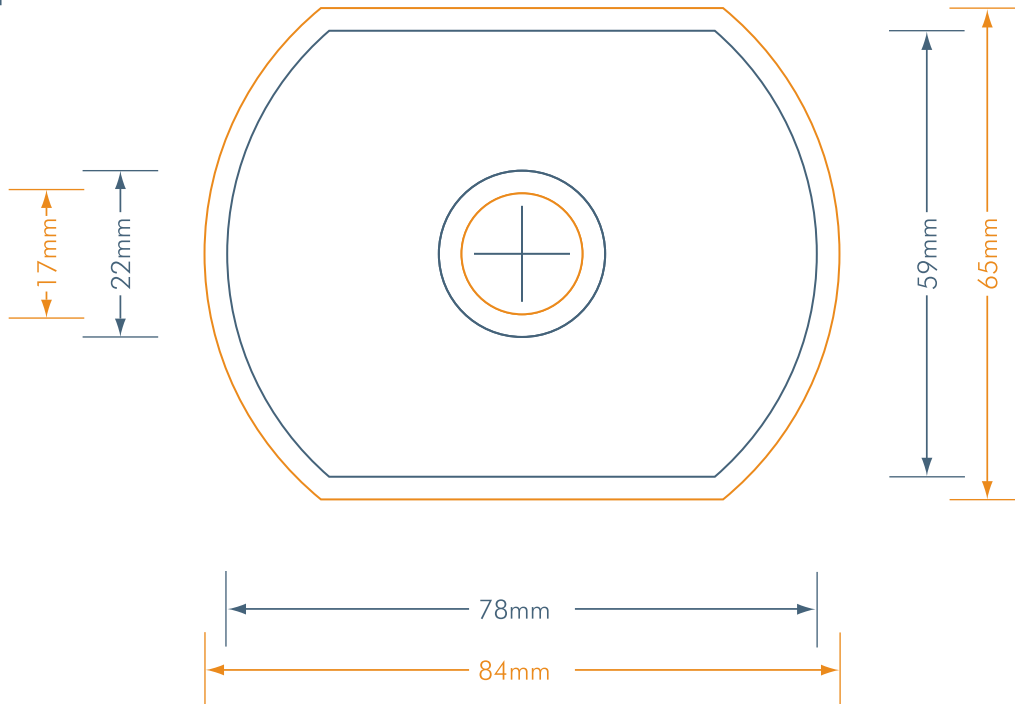

## Print Area - Extend background graphics to orange line

The blue line represents the cut line and the orange line represent the bleed line. Design your label background graphics to extend past the guides to the orange outline. This allows for a bleed outside the cut lines to avoid un-printed gaps that may occur with slight mis-registrations.

## Dimensions

59 x 78mm diameter  
outer edge of label

22mm diameter  
inner edge of label

65 x 84mm diameter  
outer bleed  
17mm diameter  
inner bleed