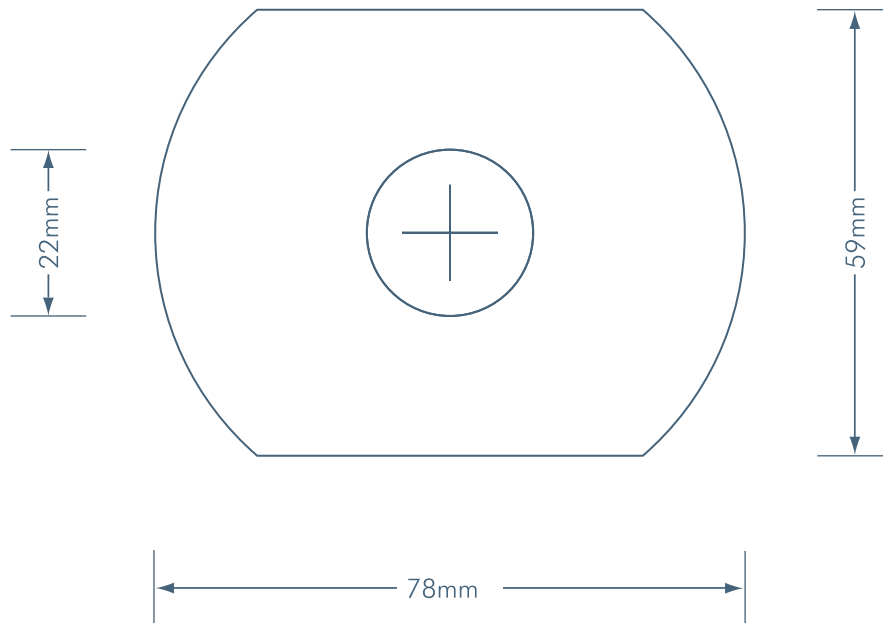

BUSINESS CARD CD SCREEN PRINT TEMPLATE

dynamic media inc
2070 Speers Rd Unit 3
Oakville ON L6K 3R6
t. 905.844.9399
f. 905.844.9499
www.cd2go.com