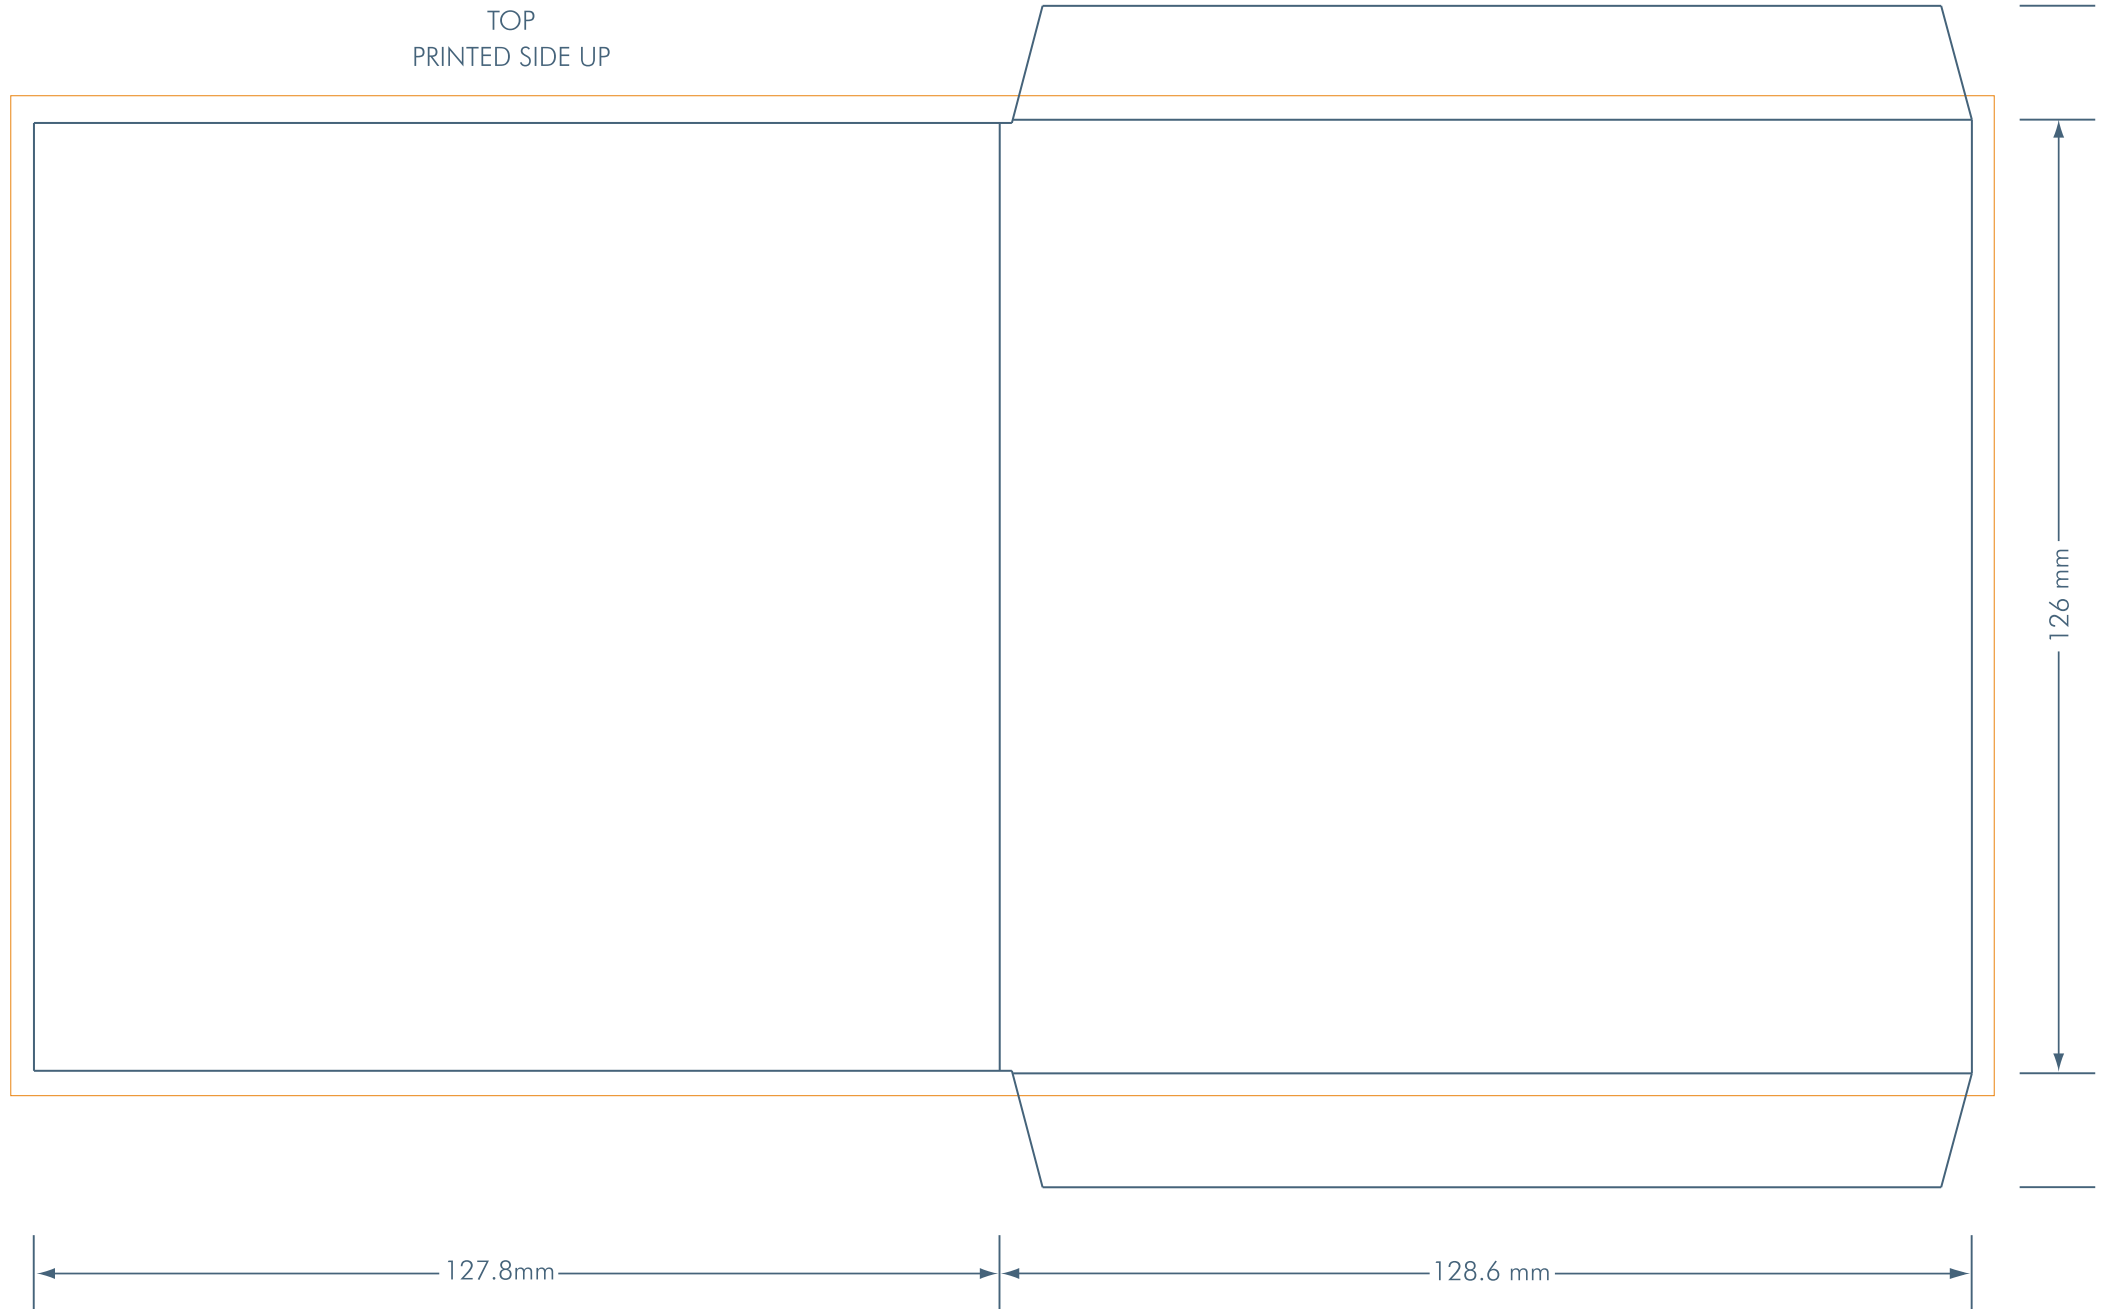

dynamic media inc
2070 Speers Rd Unit 3
Oakville ON L6L 2X8
t. 905.844.9399
f. 905.844.9499
www.cd2go.com

C1000 DISC SLEEVE TEMPLATE

TOP
PRINTED SIDE UP

FRONT PANEL

Print Area

The blue line represents the cut line and the orange line represent the bleed line. Design your background graphics to extend past the guides to the orange outline. This allows for a bleed outside the cut lines to avoid un-printed gaps that may occur with slight mis-registrations. All artwork and elements must be supplied in CMYK and/or PMS color. For best results, all images must have a resolution of 300dpi or higher.

Dimensions

256.4mm x 126mm
cut line

3mm bleed