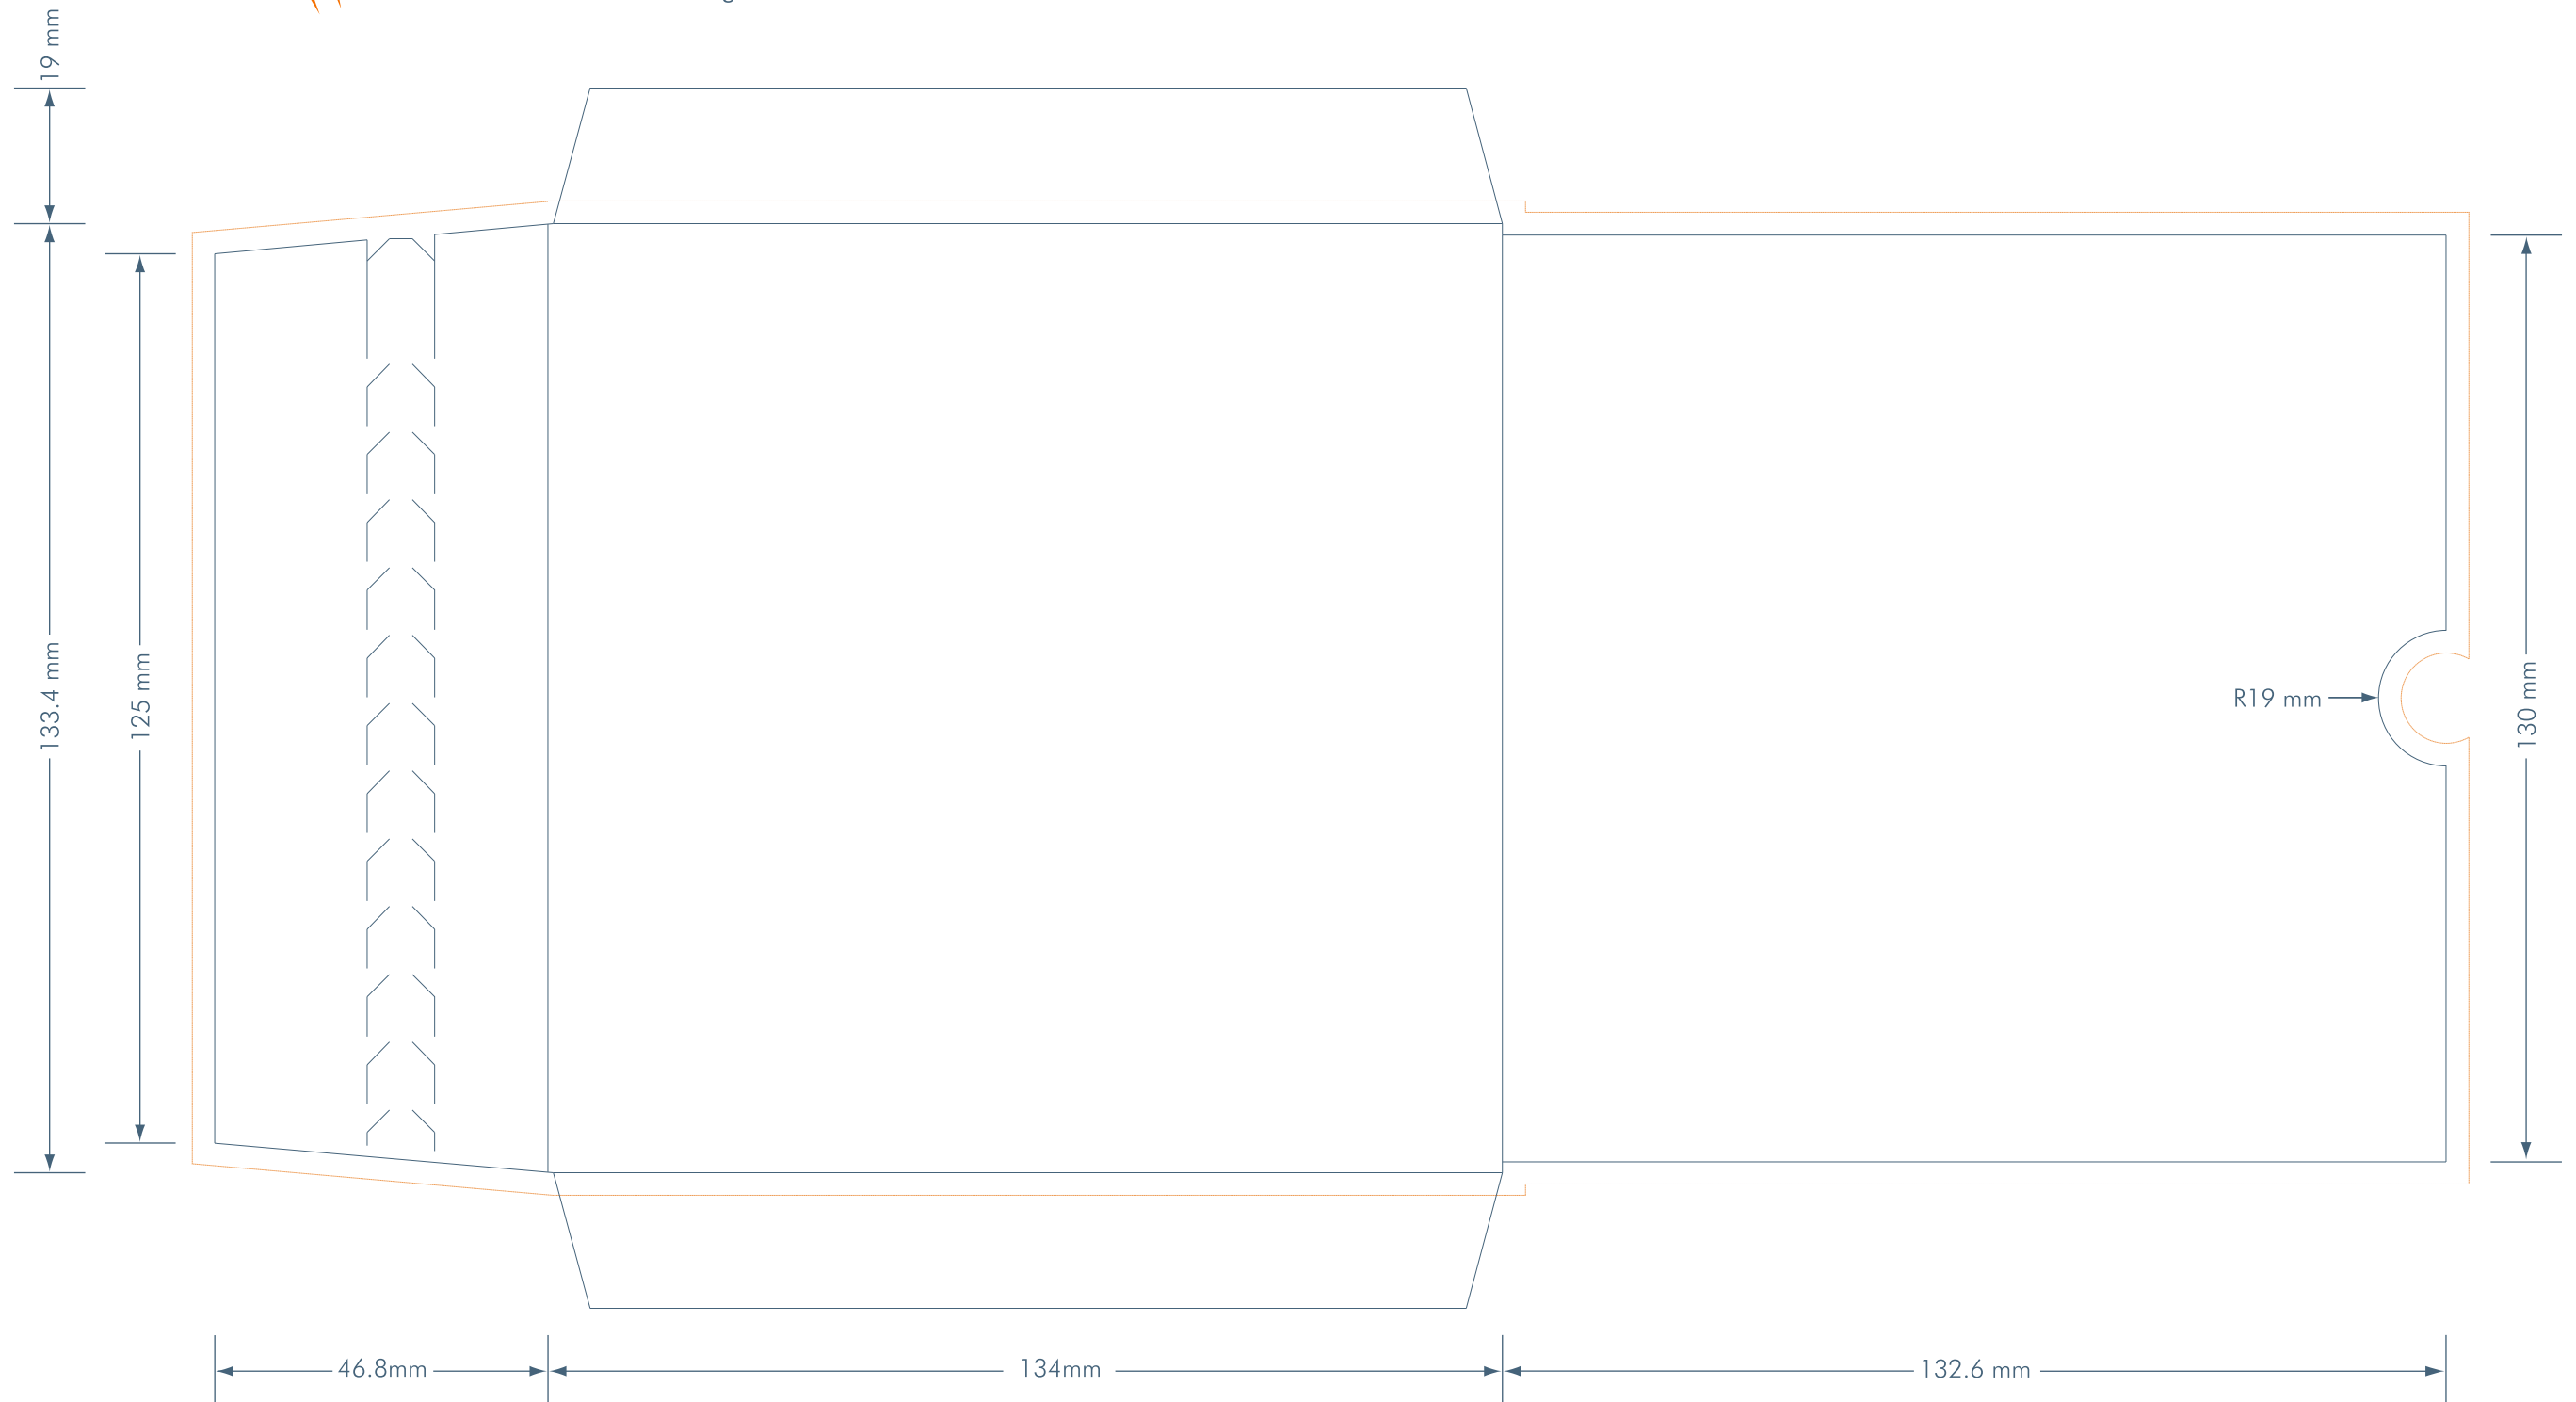

dynamic media inc
2070 Speers Rd Unit 3
Oakville ON L6K 3R6
t. 905.844.9399
f. 905.844.9499
www.cd2go.com

C1005 DISC MAILER SLEEVE TEMPLATE

Print Area

The blue line represents the cut line and the orange line represent the bleed line. Design your background graphics to extend past the cut lines to the orange outline. This allows for a bleed outside the cut lines to avoid un-printed gaps that may occur with slight mis-registrations. All artwork and elements must be supplied in CMYK and up to one PMS color. For best results, all images must have a resolution of 300dpi or higher.

Dimensions

313.4mm x 171.4mm
cut line

3mm bleed