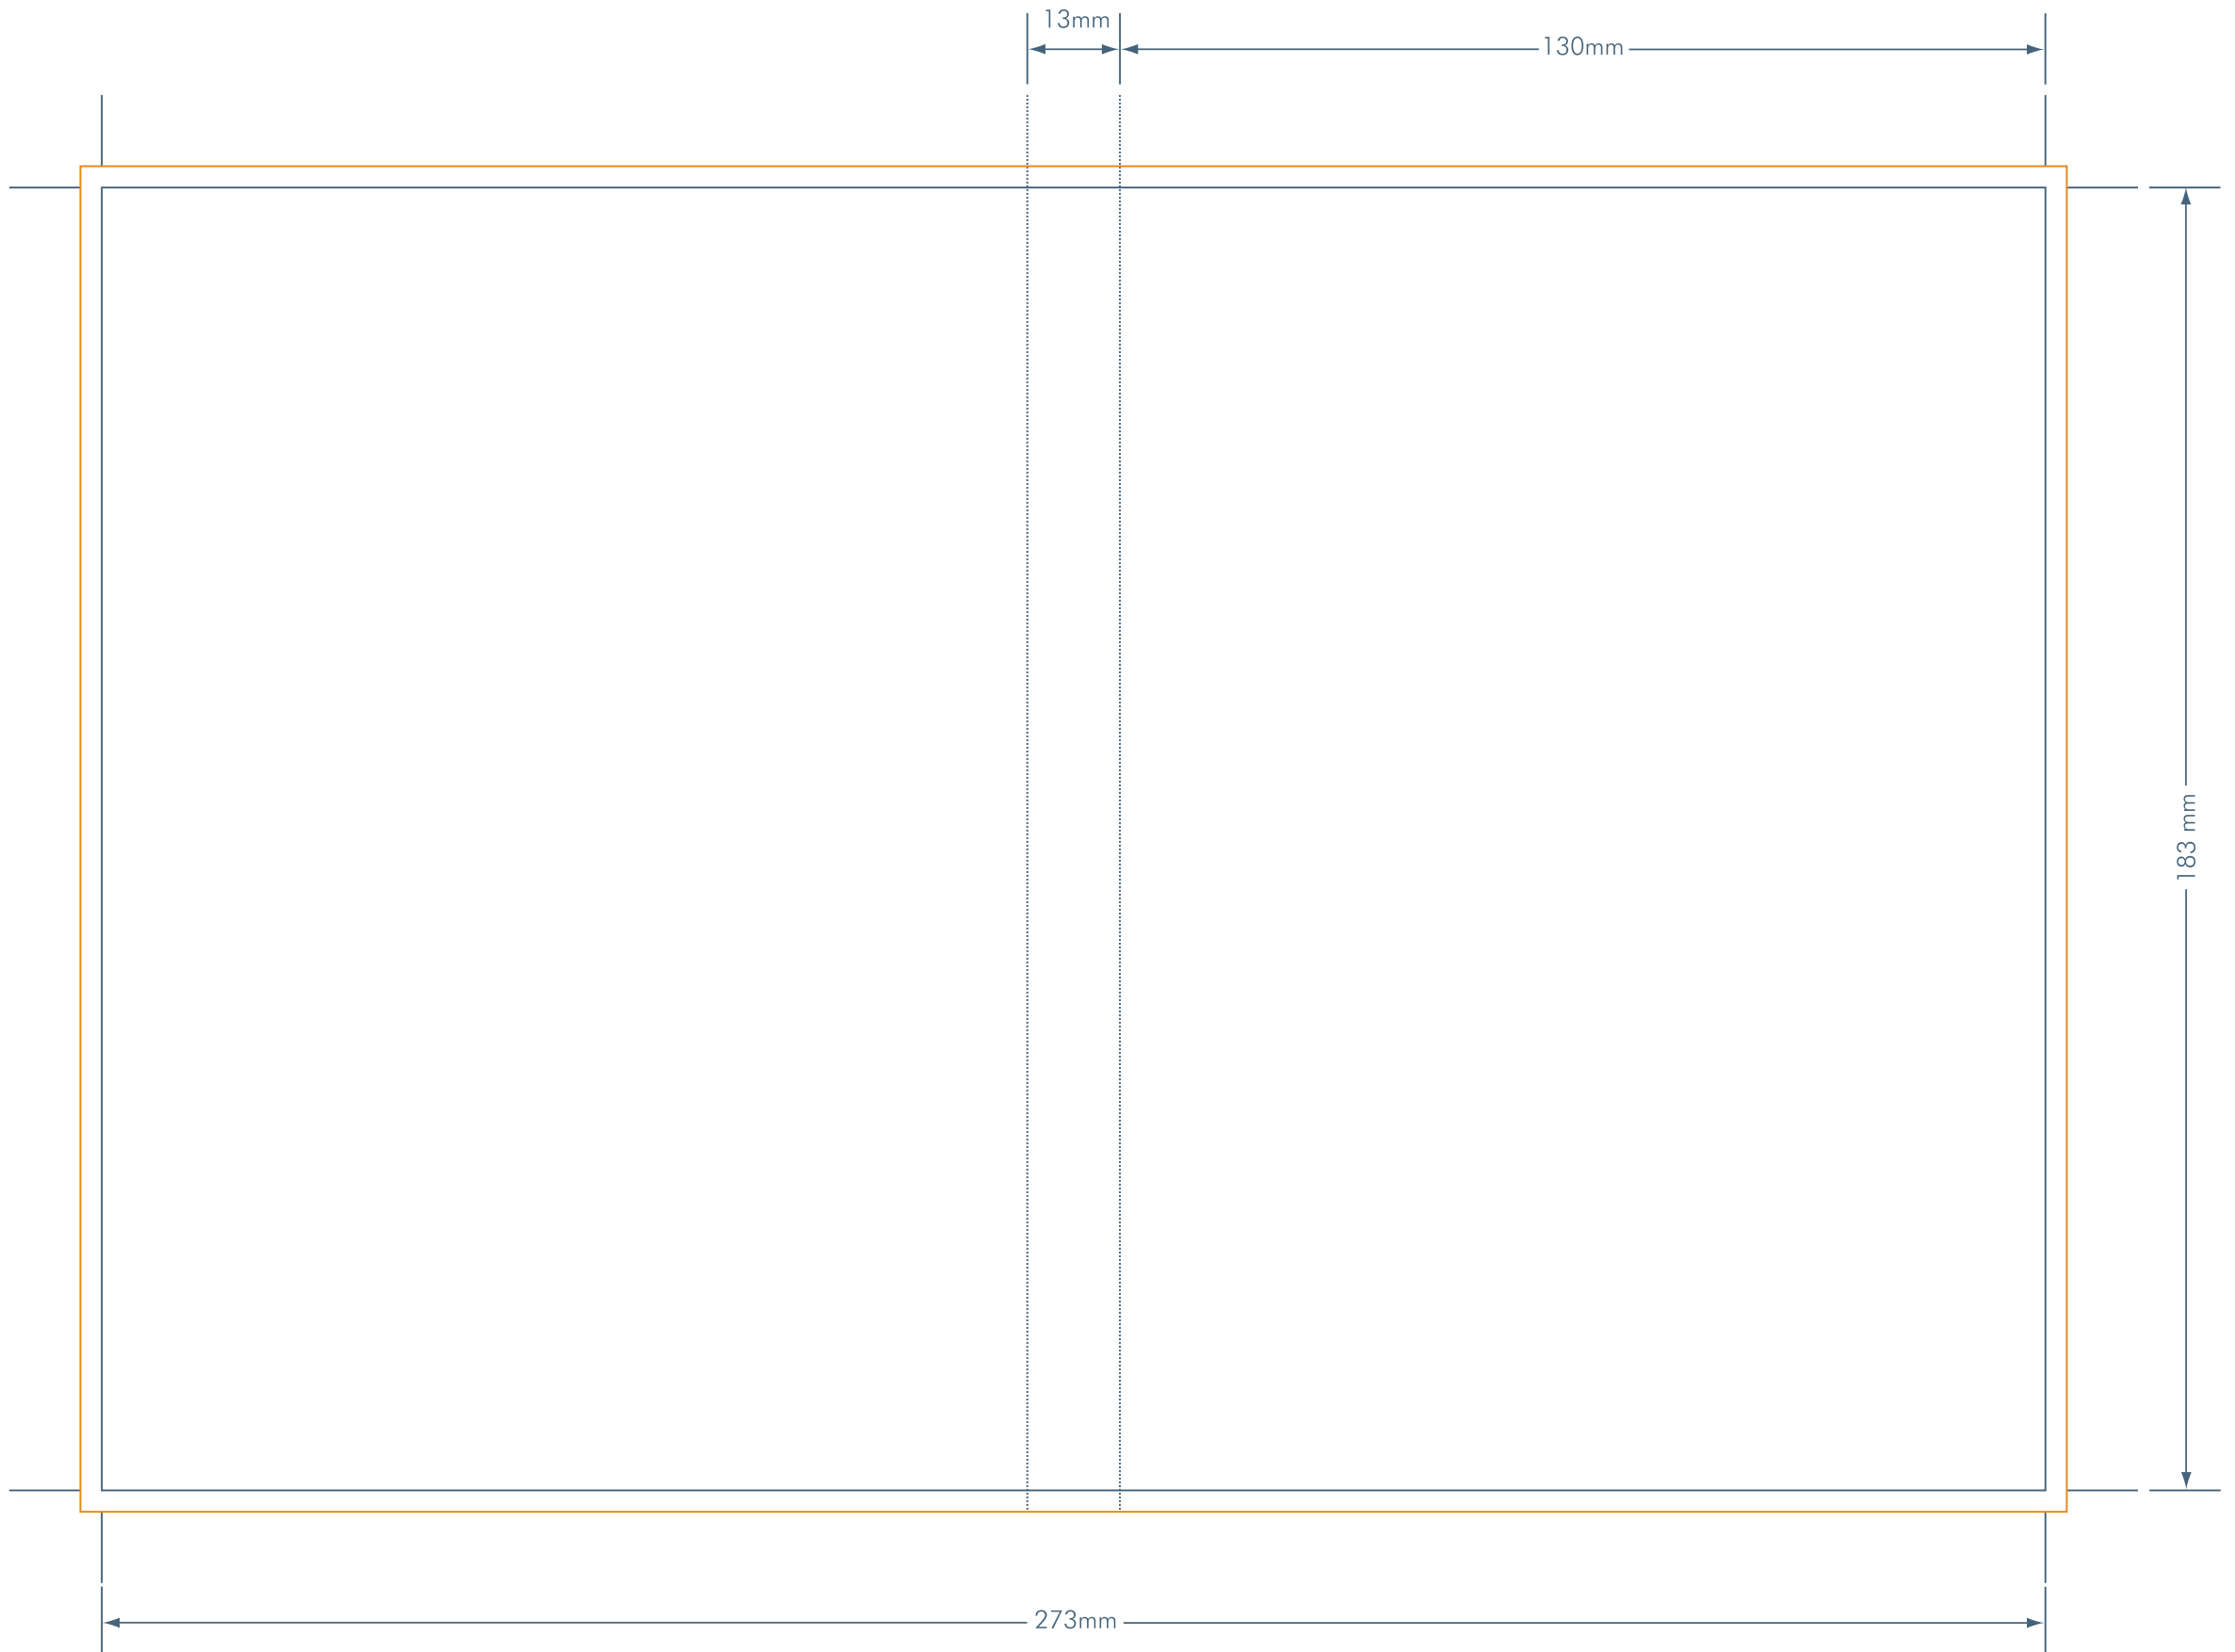

dynamic media inc
2070 Speers Rd Unit 3
Oakville ON L6K 3R6
t. 905.844.9399
f. 905.844.9499
www.cd2go.com

DVD CASE WRAP TEMPLATE

Print Area

The blue line represents the cut line and the orange line represent the bleed line. Design your background graphics to extend past the guides to the orange outline. This allows for a bleed outside the cut lines to avoid un-printed gaps that may occur with slight mis-registrations. All artwork and elements must be supplied in CMYK and/or PMS color. For best results, all images must have a resolution of 300dpi or higher.

Program files accepted: Adobe Illustrator, QuarkXPress and CorelDraw. Other formats may cause delays and extra charges.

The completed artwork file may be supplied to us on disc or transferred electronically via FTP or email. All fonts must be converted to outlines/curves. Please supply us with a high quality color output for reference. While we print to industry accepted standards, we do not guarantee exact colour matching.

Dimensions

273mm x 183mm
cut line

3mm bleed