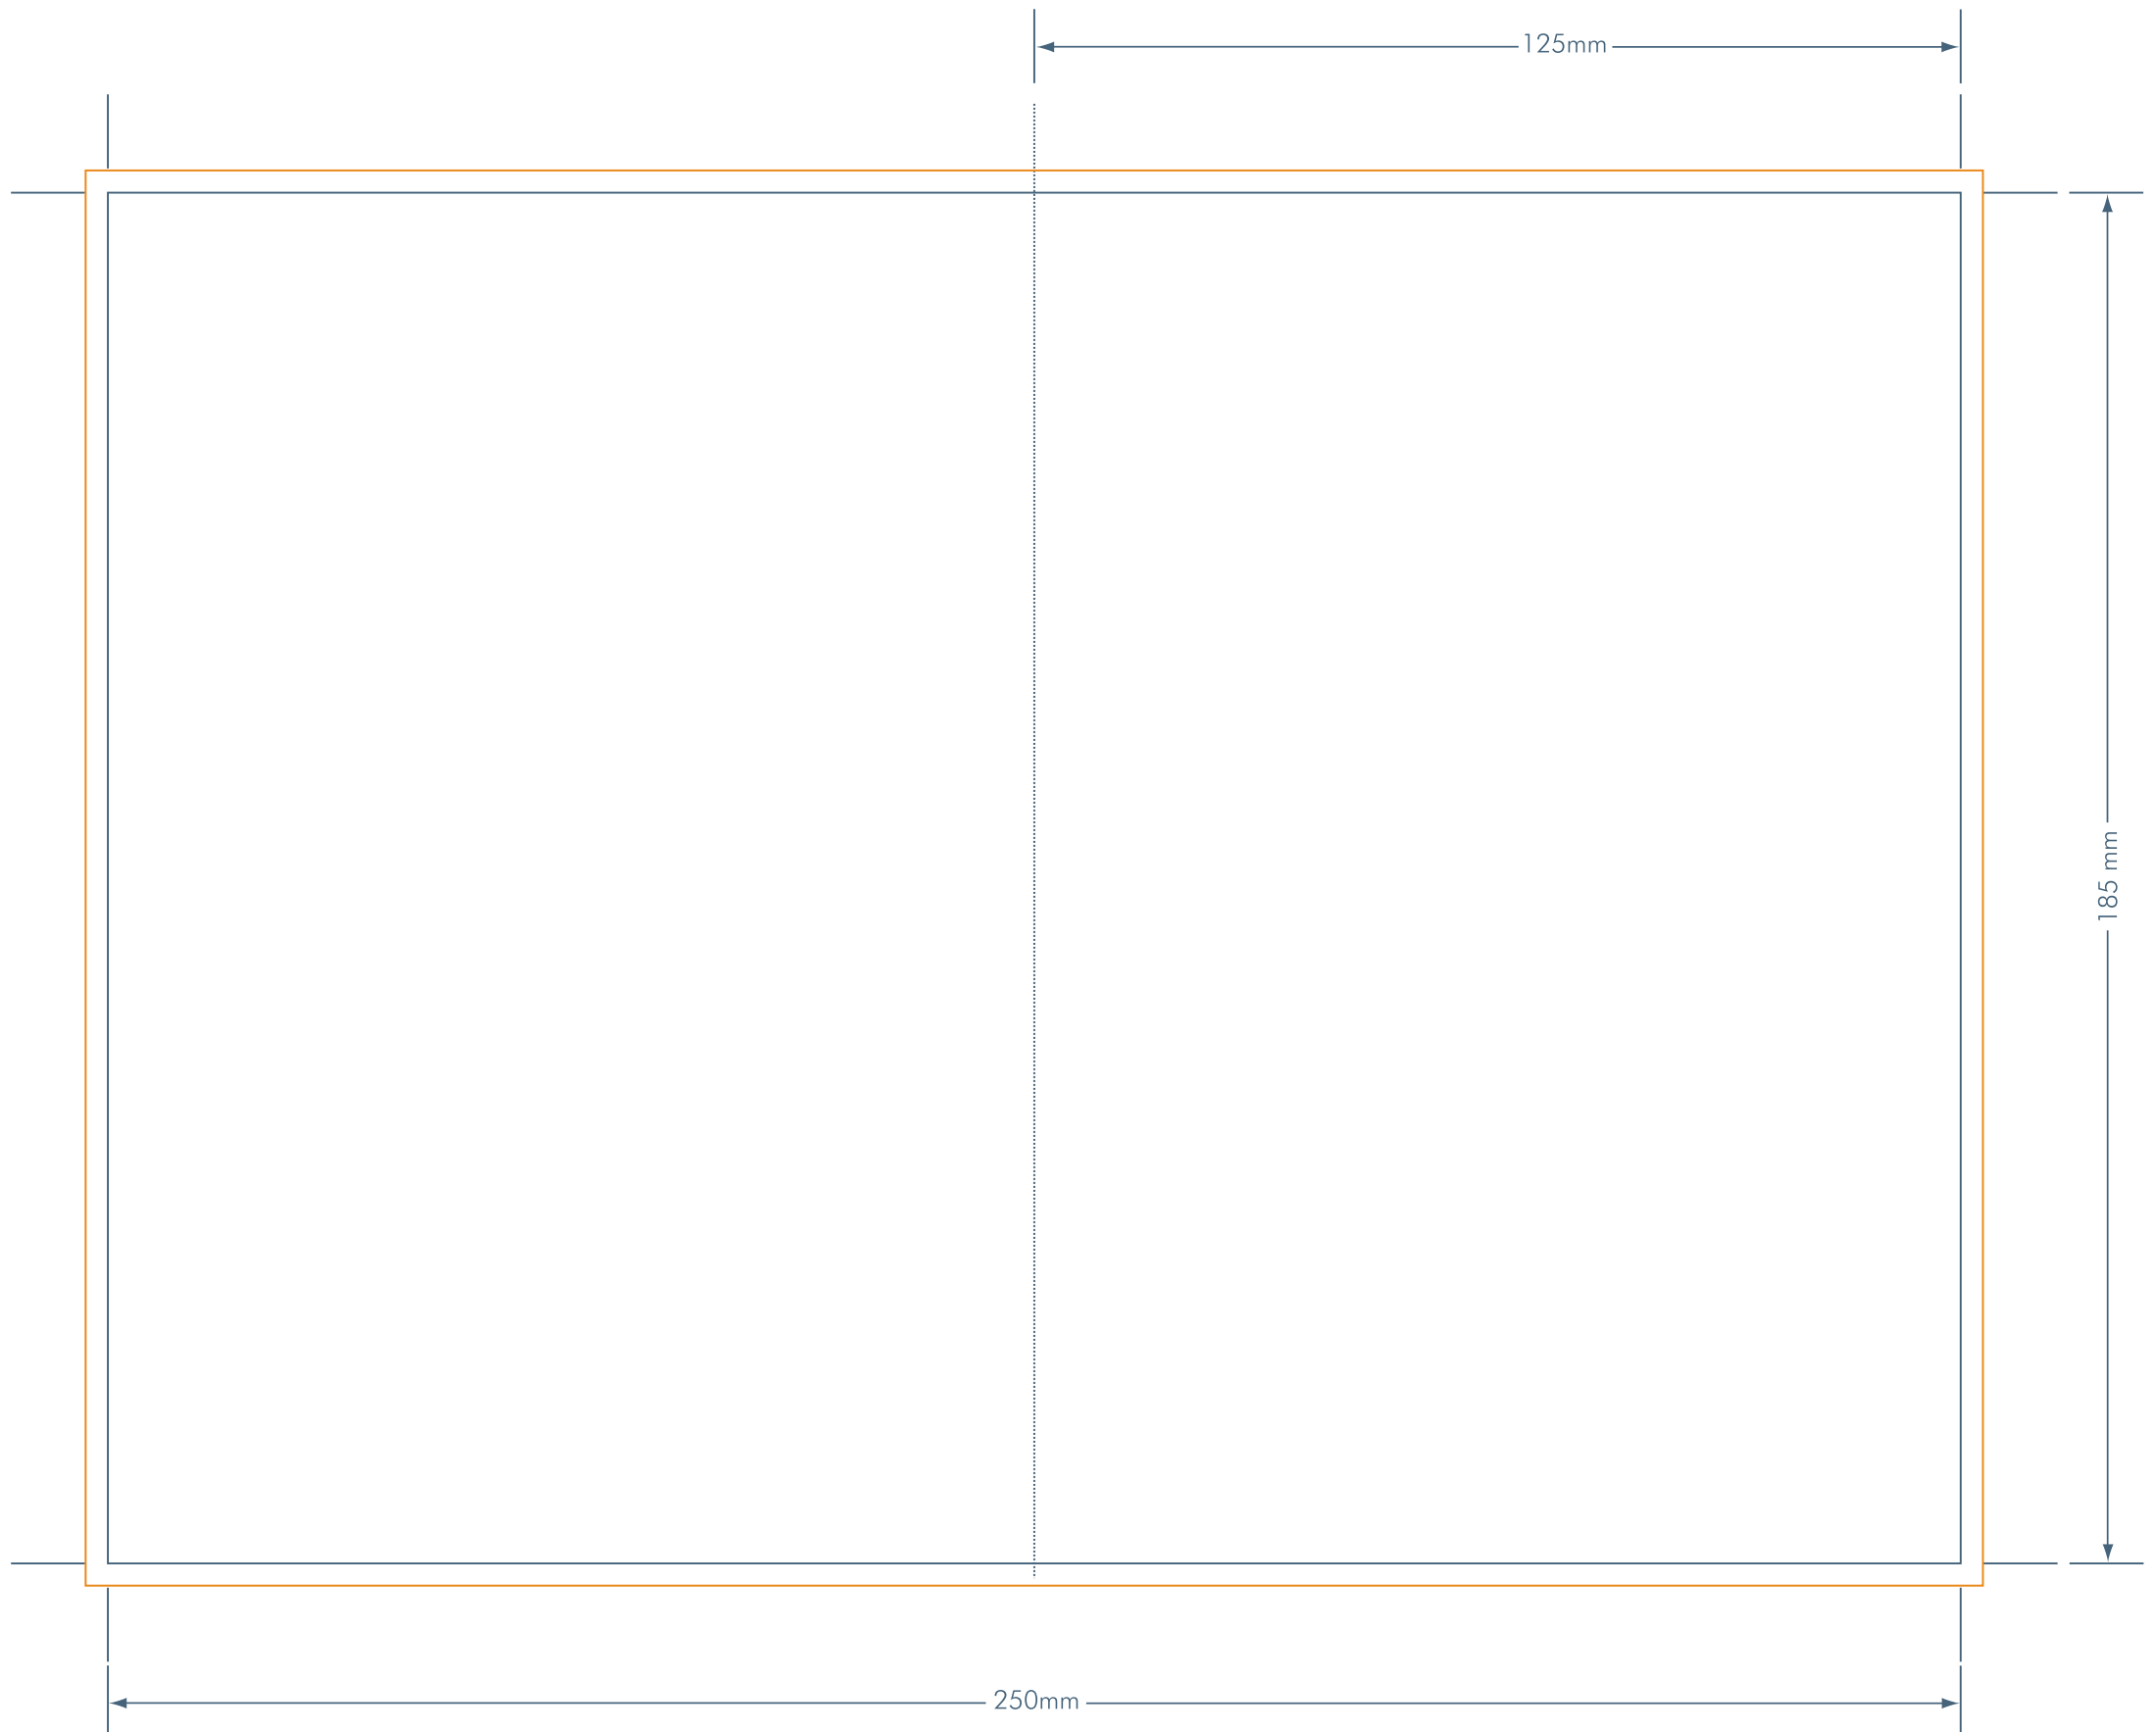

dynamic media inc
2070 Speers Rd Unit 3
Oakville ON L6K 3R6
t. 905.844.9399
f. 905.844.9499
www.cd2go.com

DVD CASE FOLDER TEMPLATE

Print Area

The blue line represents the cut line and the orange line represent the bleed line. Design your background graphics to extend past the guides to the orange outline. This allows for a bleed outside the cut lines to avoid un-printed gaps that may occur with slight mis-registrations. All artwork and elements must be supplied in CMYK and/or PMS color. For best results, all images must have a resolution of 300dpi or higher.

Dimensions

250mm x 185mm
cut line

3mm bleed