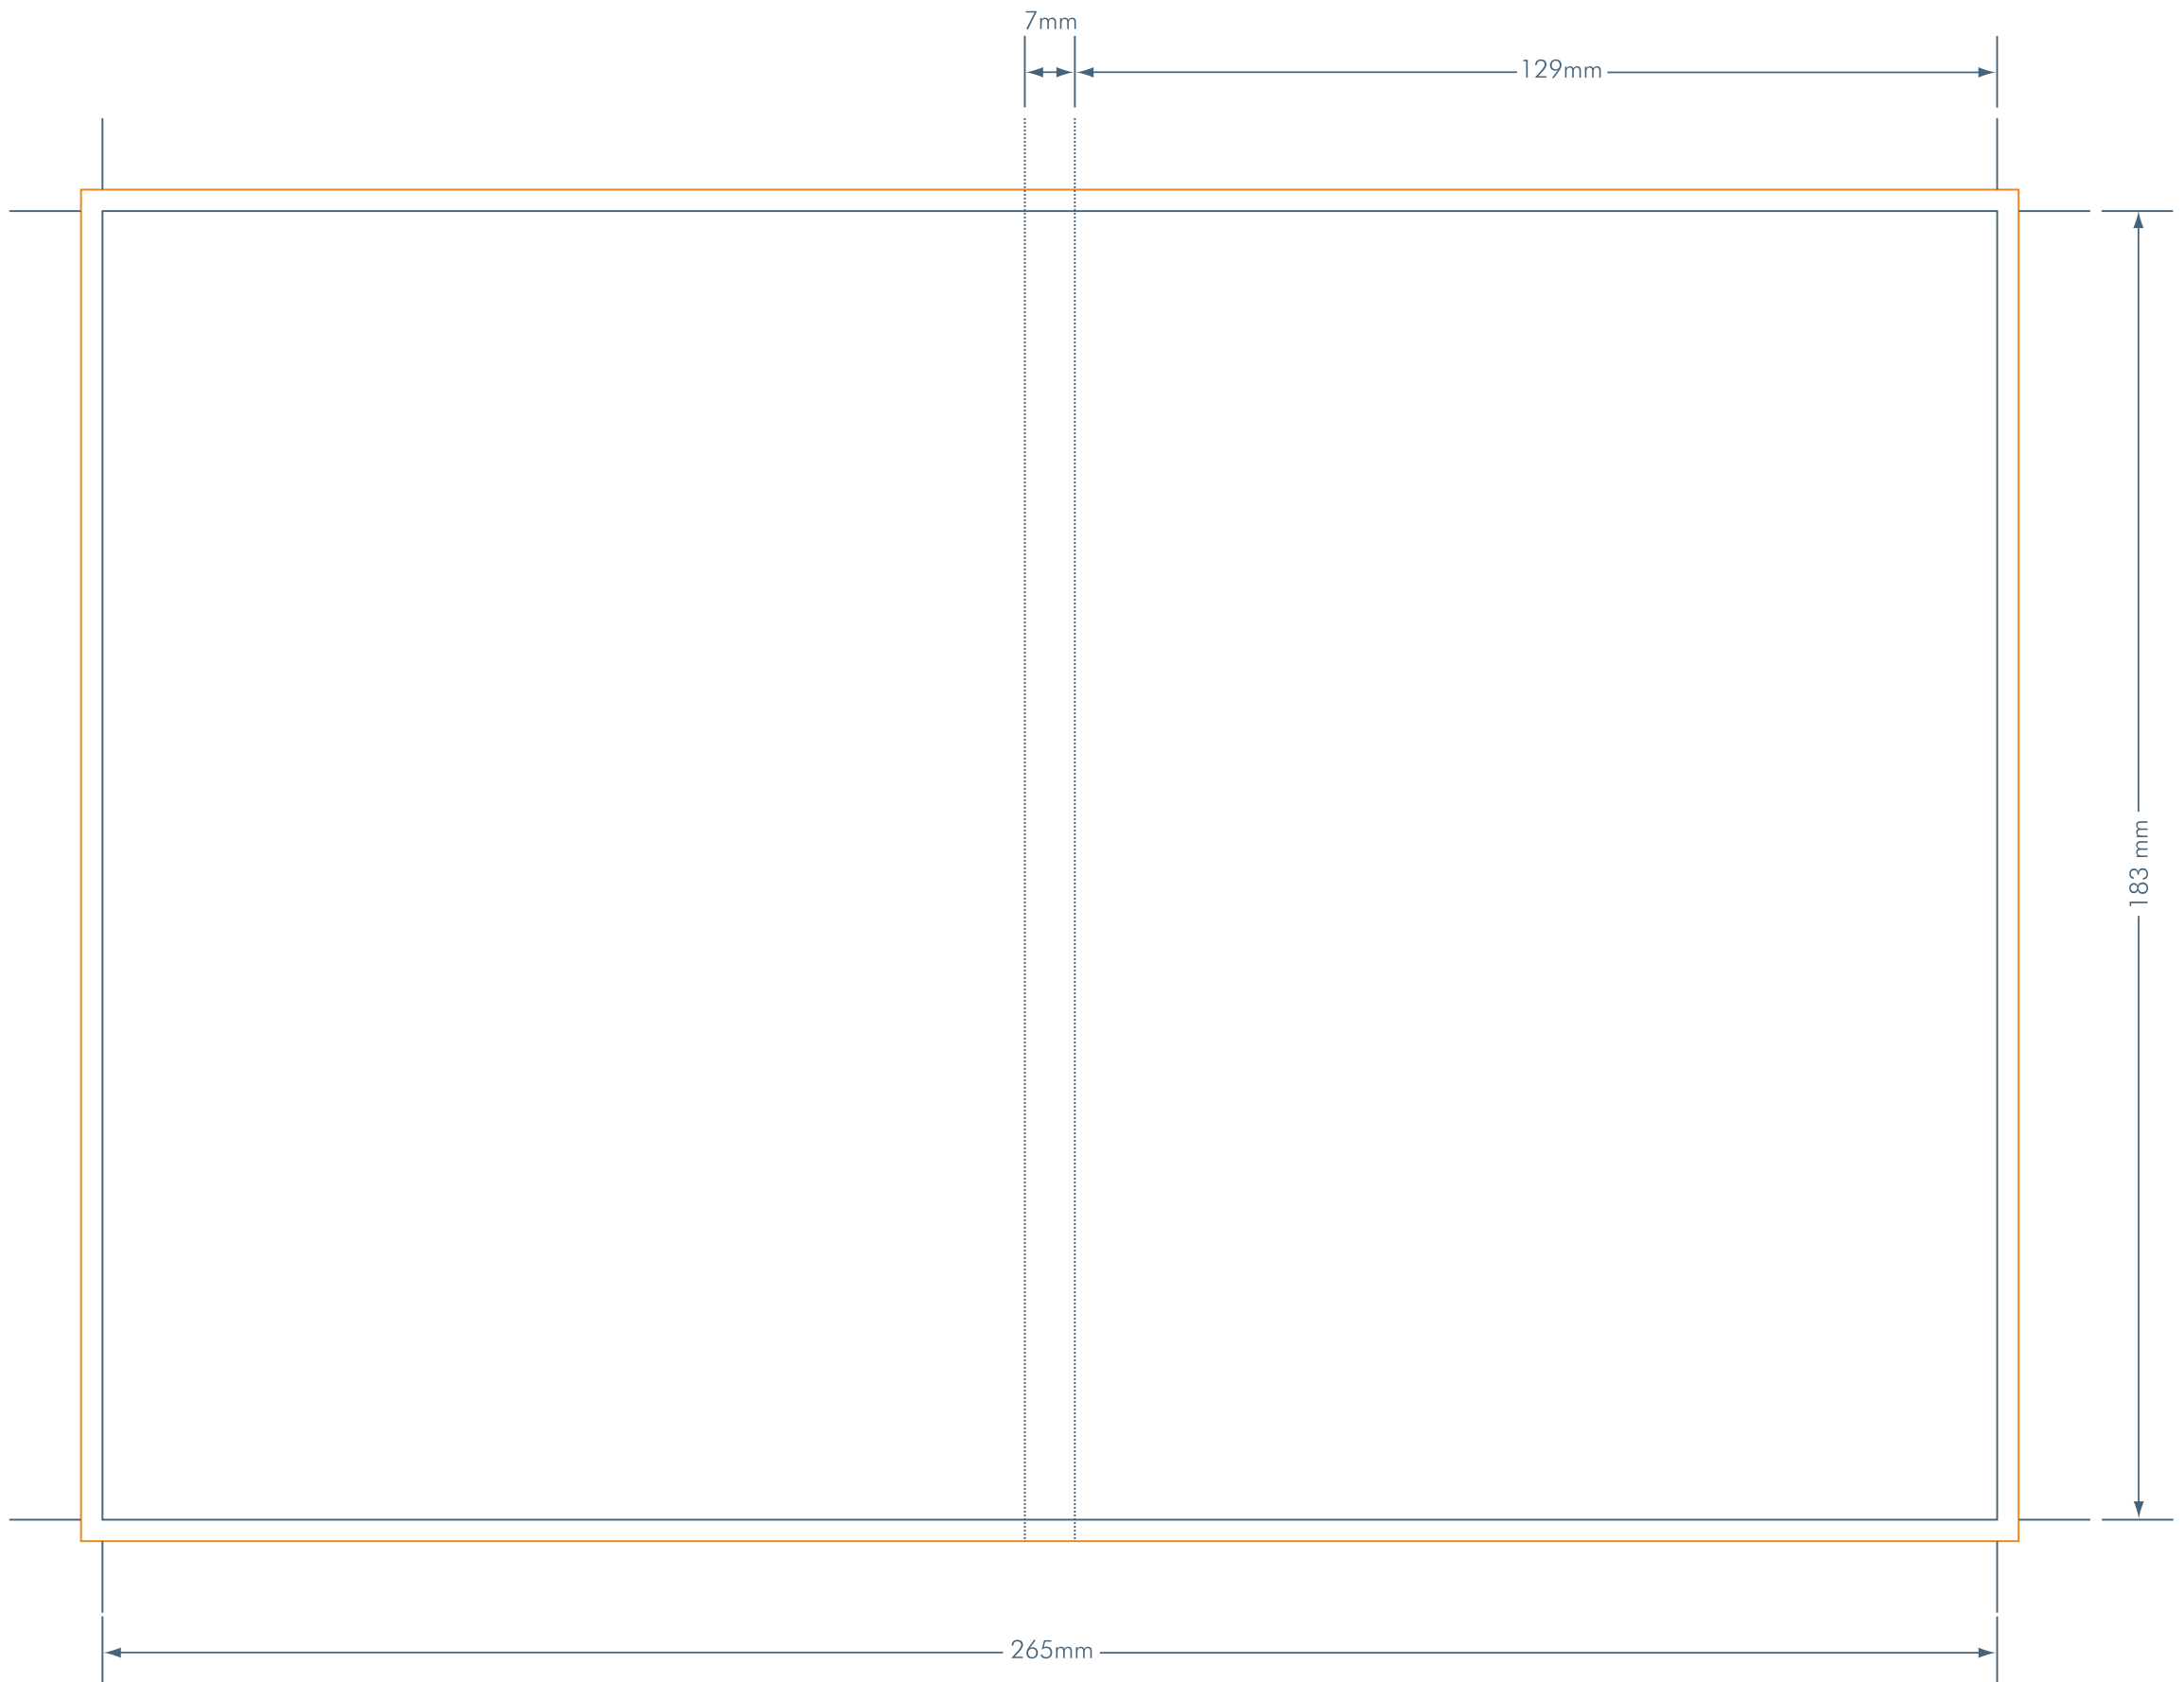

# DVD SLIM CASE WRAP TEMPLATE

## Print Area

The blue line represents the cut line and the orange line represent the bleed line. Design your background graphics to extend past the guides to the orange outline. This allows for a bleed outside the cut lines to avoid un-printed gaps that may occur with slight mis-registrations. All artwork and elements must be supplied in CMYK and/or PMS color. For best results, all images must have a resolution of 300dpi or higher.

## Dimensions

265mm x 183mm  
cut line

3mm bleed