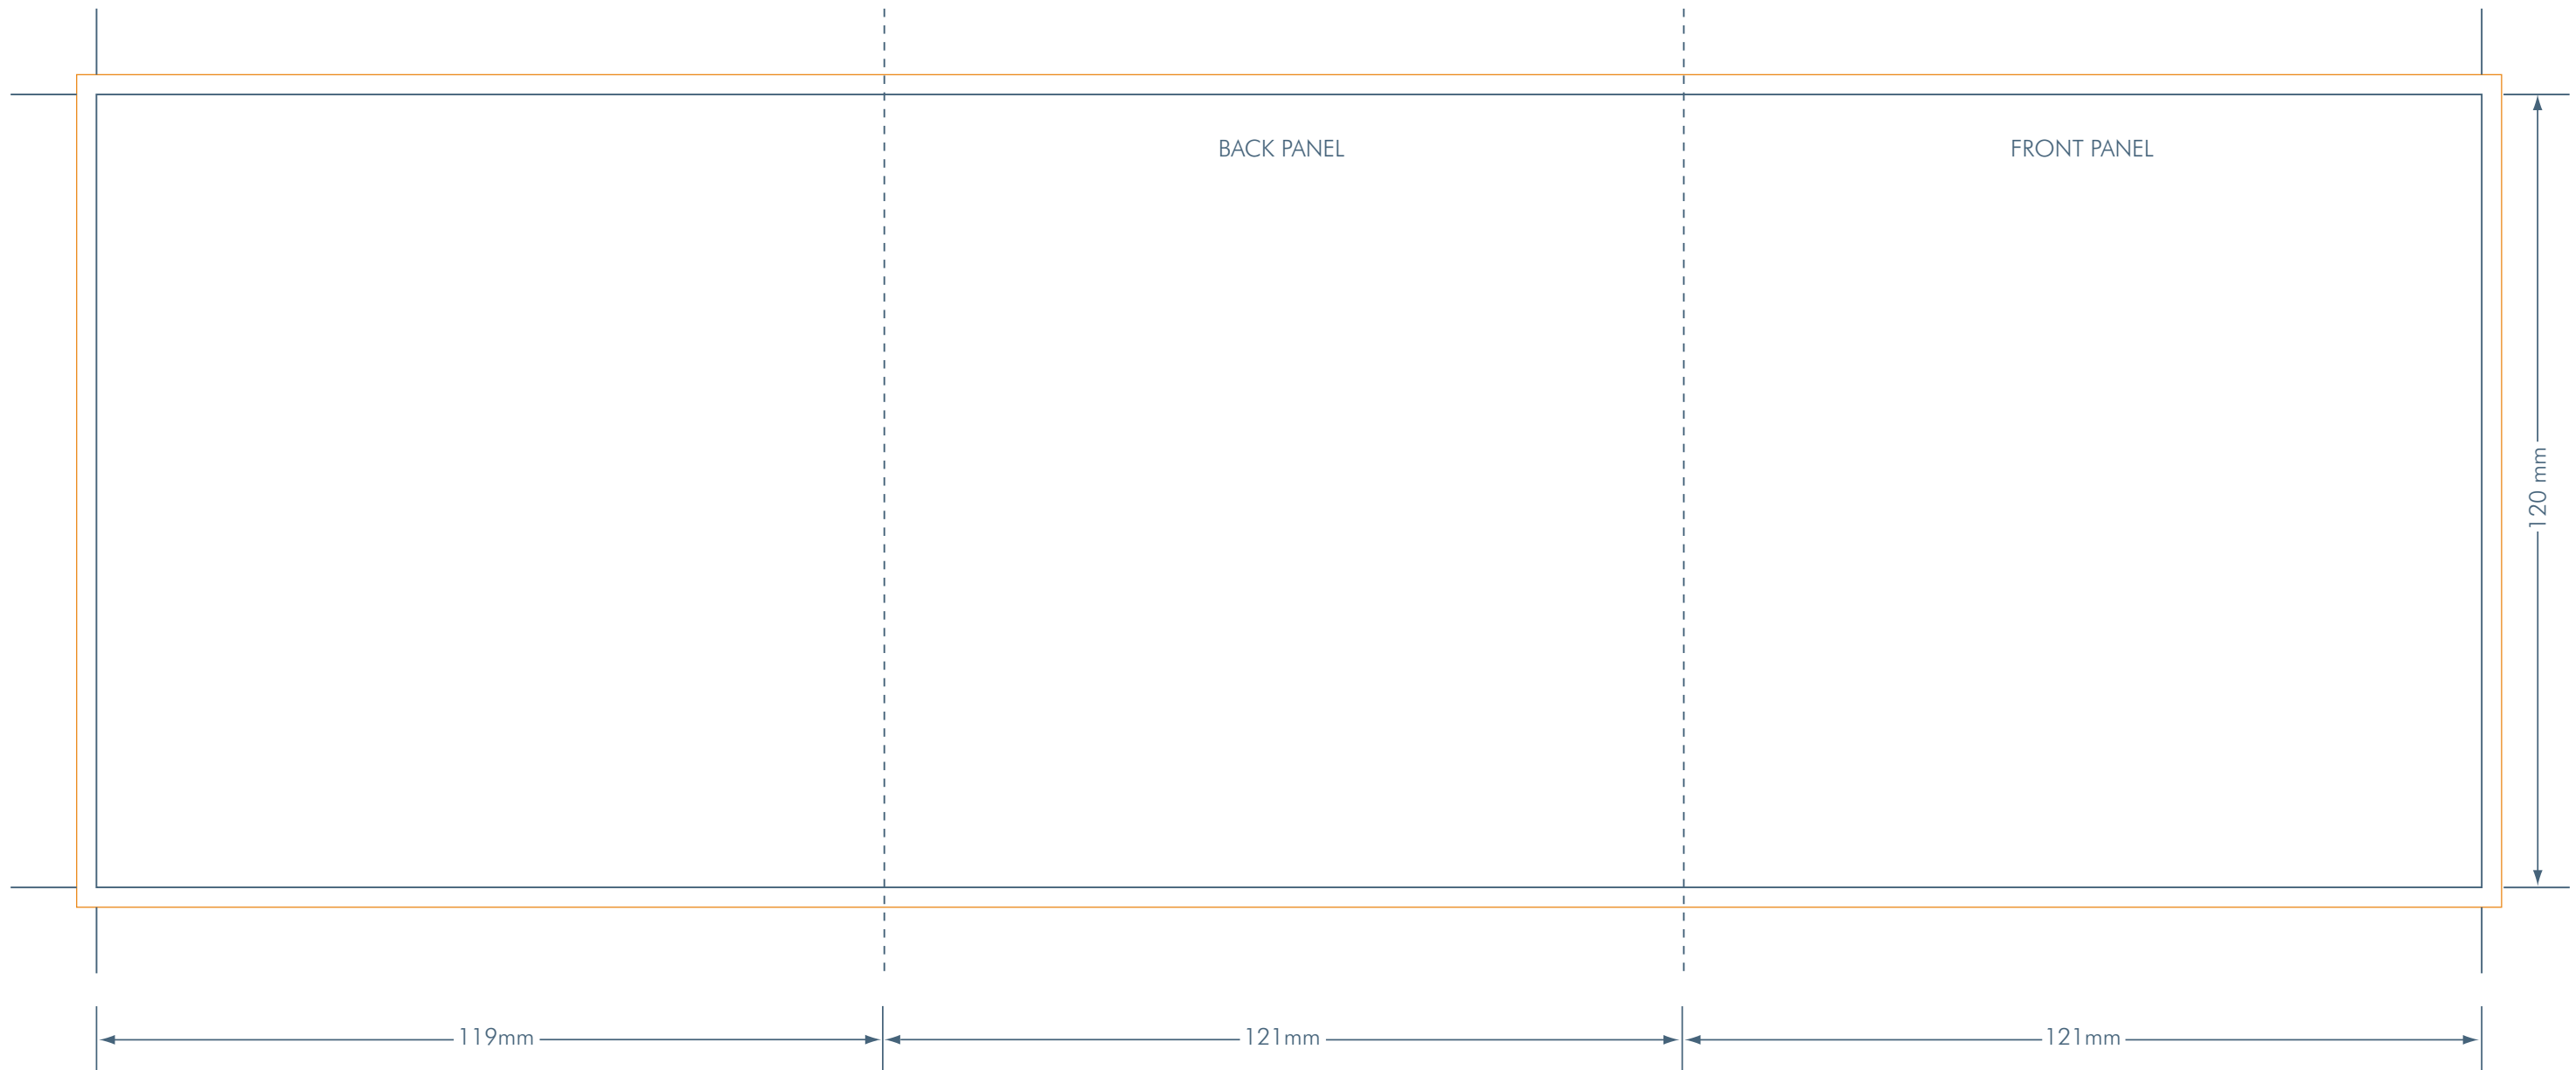

dynamic media inc
2070 speers rd unit 3
oakville on L6L 2X8
t. 905.844.9399
f. 905.844.9499
www.cdrom4u.com

JEWEL CASE 3-PANEL 6-PAGE FOLDER TEMPLATE (ROLL FOLD)

Print Area

The blue line represents the cut line and the orange line represent the bleed line. Design your folder background graphics to extend past the cut lines to the orange outline. This allows for a bleed outside the cut lines to avoid un-printed gaps that may occur with slight mis-registrations. All artwork and elements must be supplied in CMYK and up to one PMS color. For best results, all images must have a resolution of 300dpi or higher.

Dimensions

361mm x 120mm
cut line

3mm bleed

INSIDE PAGES