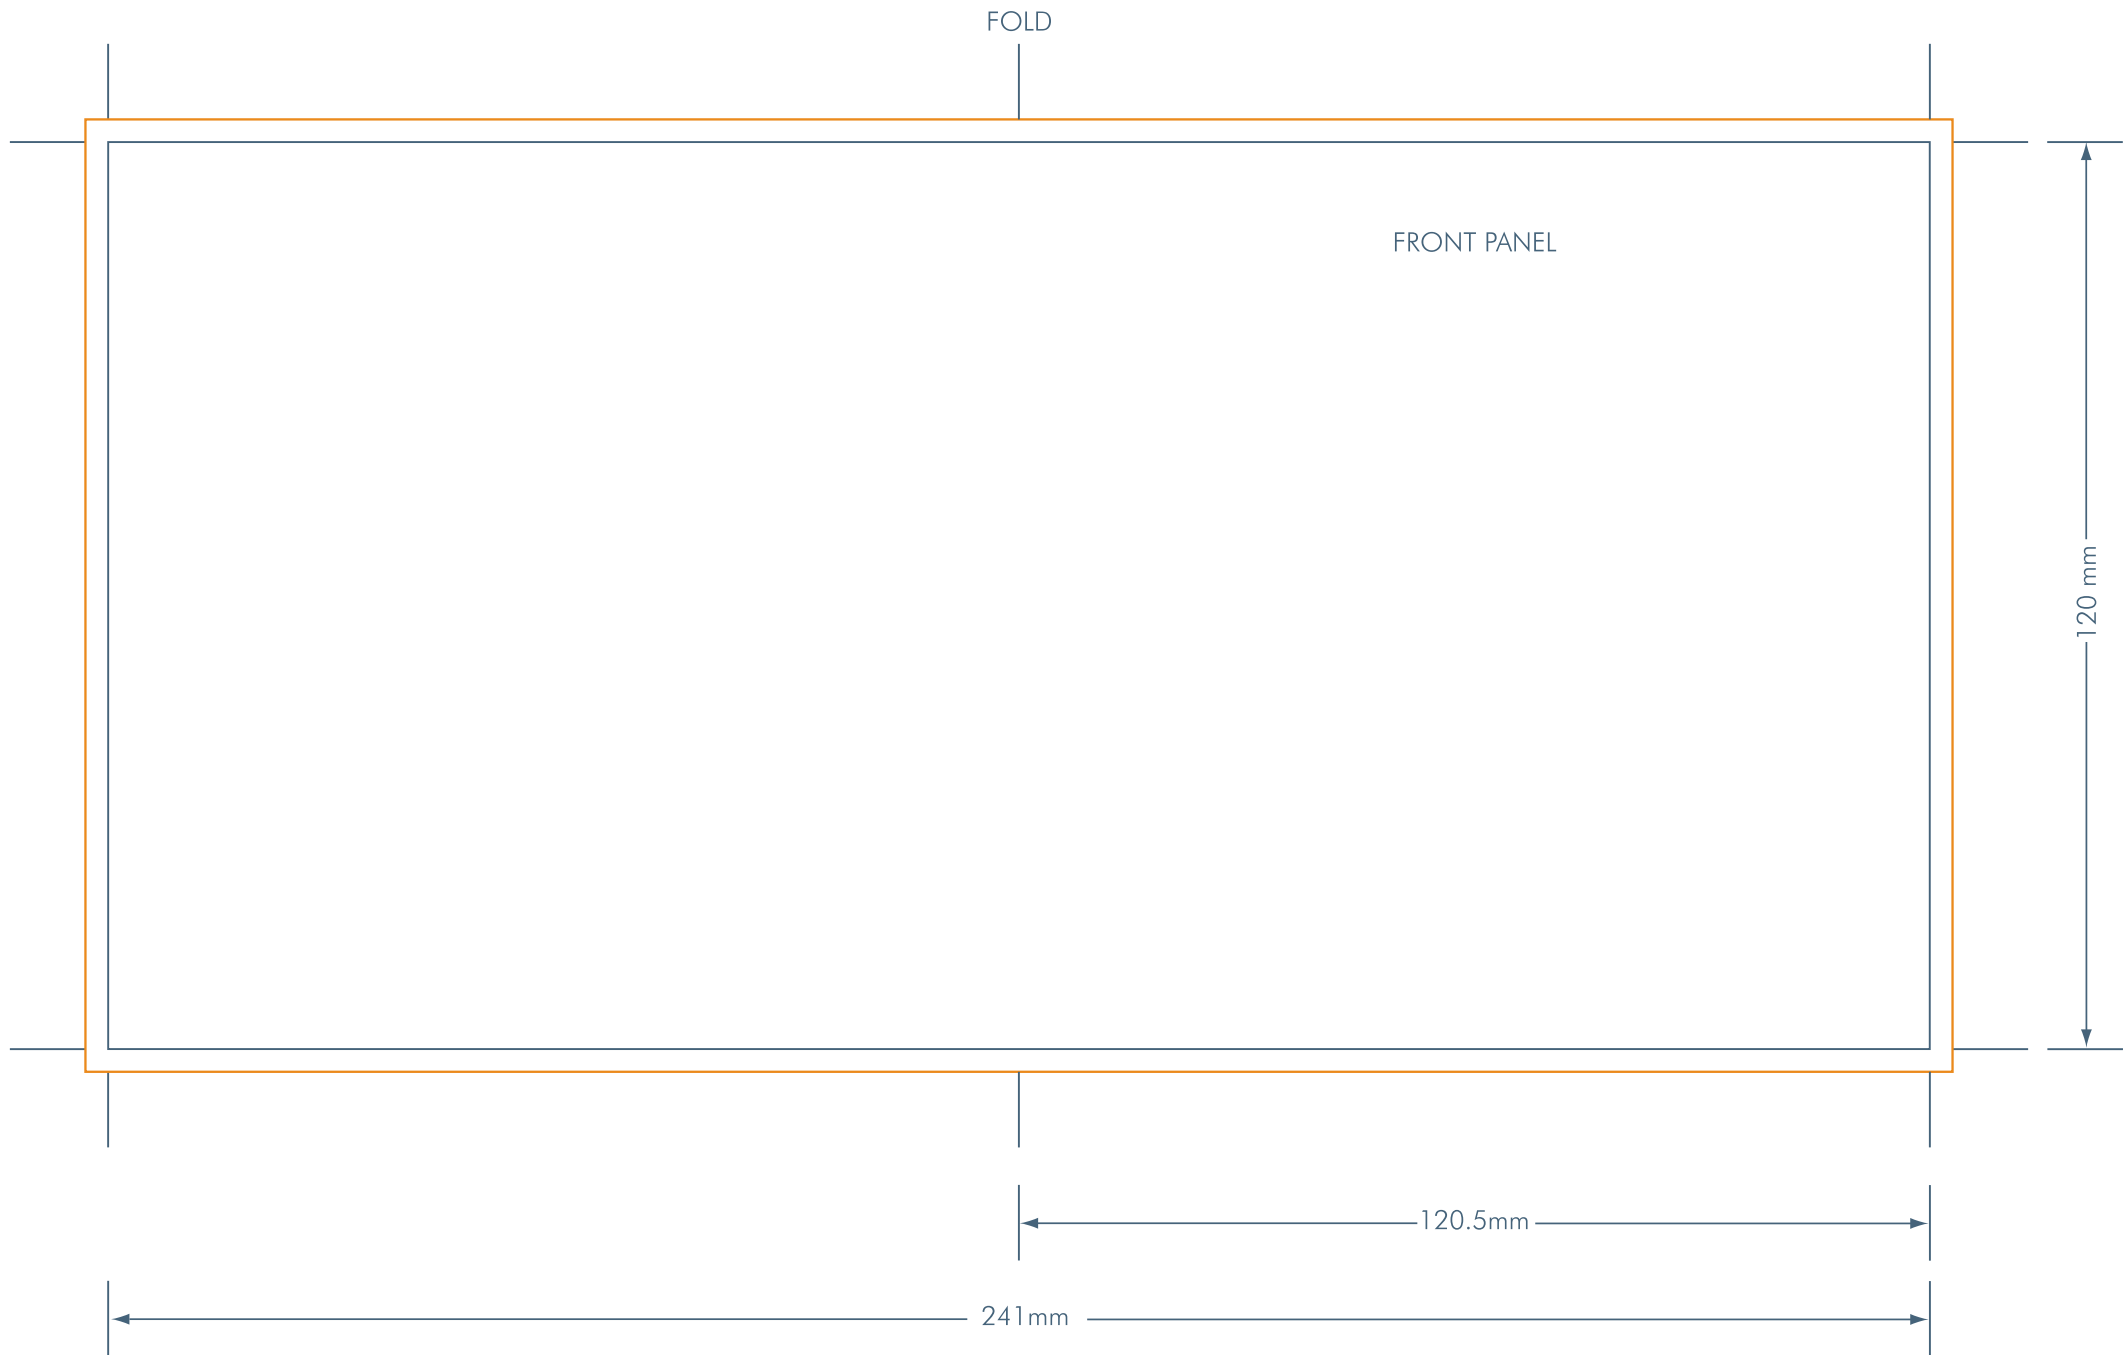

# JEWEL CASE FOLDER TEMPLATE

## Print Area

The blue line represents the cut line and the orange line represent the bleed line. Design your folder background graphics to extend past the guides to the orange outline. This allows for a bleed outside the cut lines to avoid un-printed gaps that may occur with slight mis-registrations. All artwork and elements must be supplied in CMYK and/or PMS color. For best results, all images must have a resolution of 300dpi or higher.

## Dimensions

241mm x 120mm  
cut line

3mm bleed