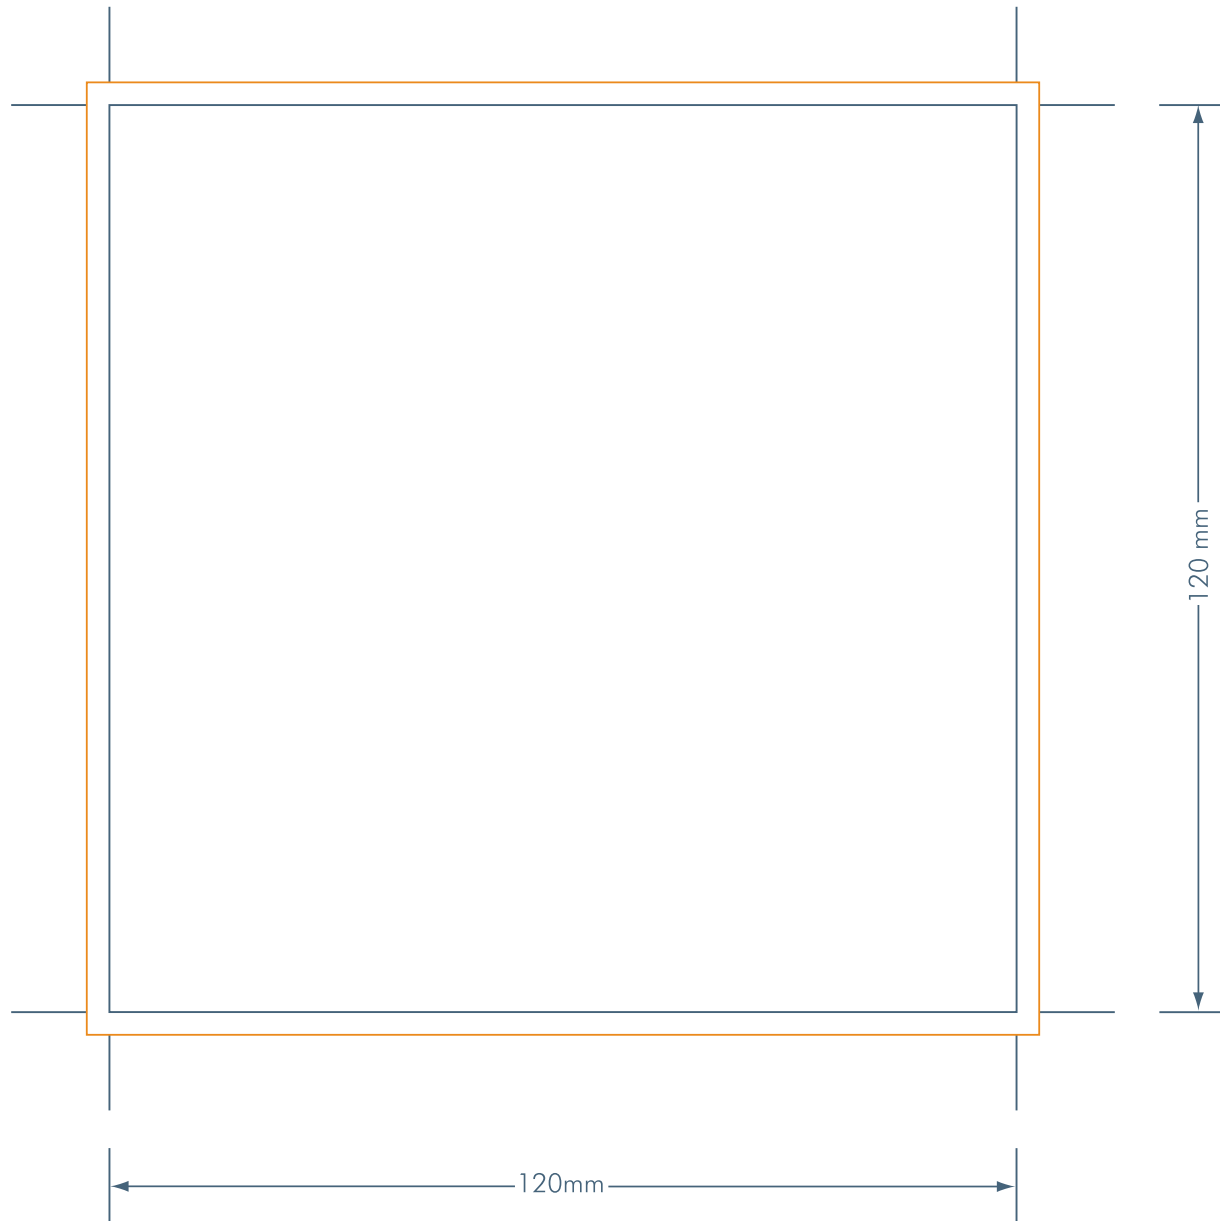

dynamic media inc
2070 Speers Rd Unit 3
Oakville ON L6L 2X8
t. 905.844.9399
f. 905.844.9499
www.cd2go.com

JEWEL CASE INSERT TEMPLATE

Print Area

The blue line represents the cut line and the orange line represent the bleed line. Design your insert background graphics to extend past the guides to the orange outline. This allows for a bleed outside the cut lines to avoid un-printed gaps that may occur with slight mis-registrations. All artwork and elements must be supplied in CMYK and/or PMS color. For best results, all images must have a resolution of 300dpi or higher.

Dimensions

120mm x 120mm
cut line

3mm bleed