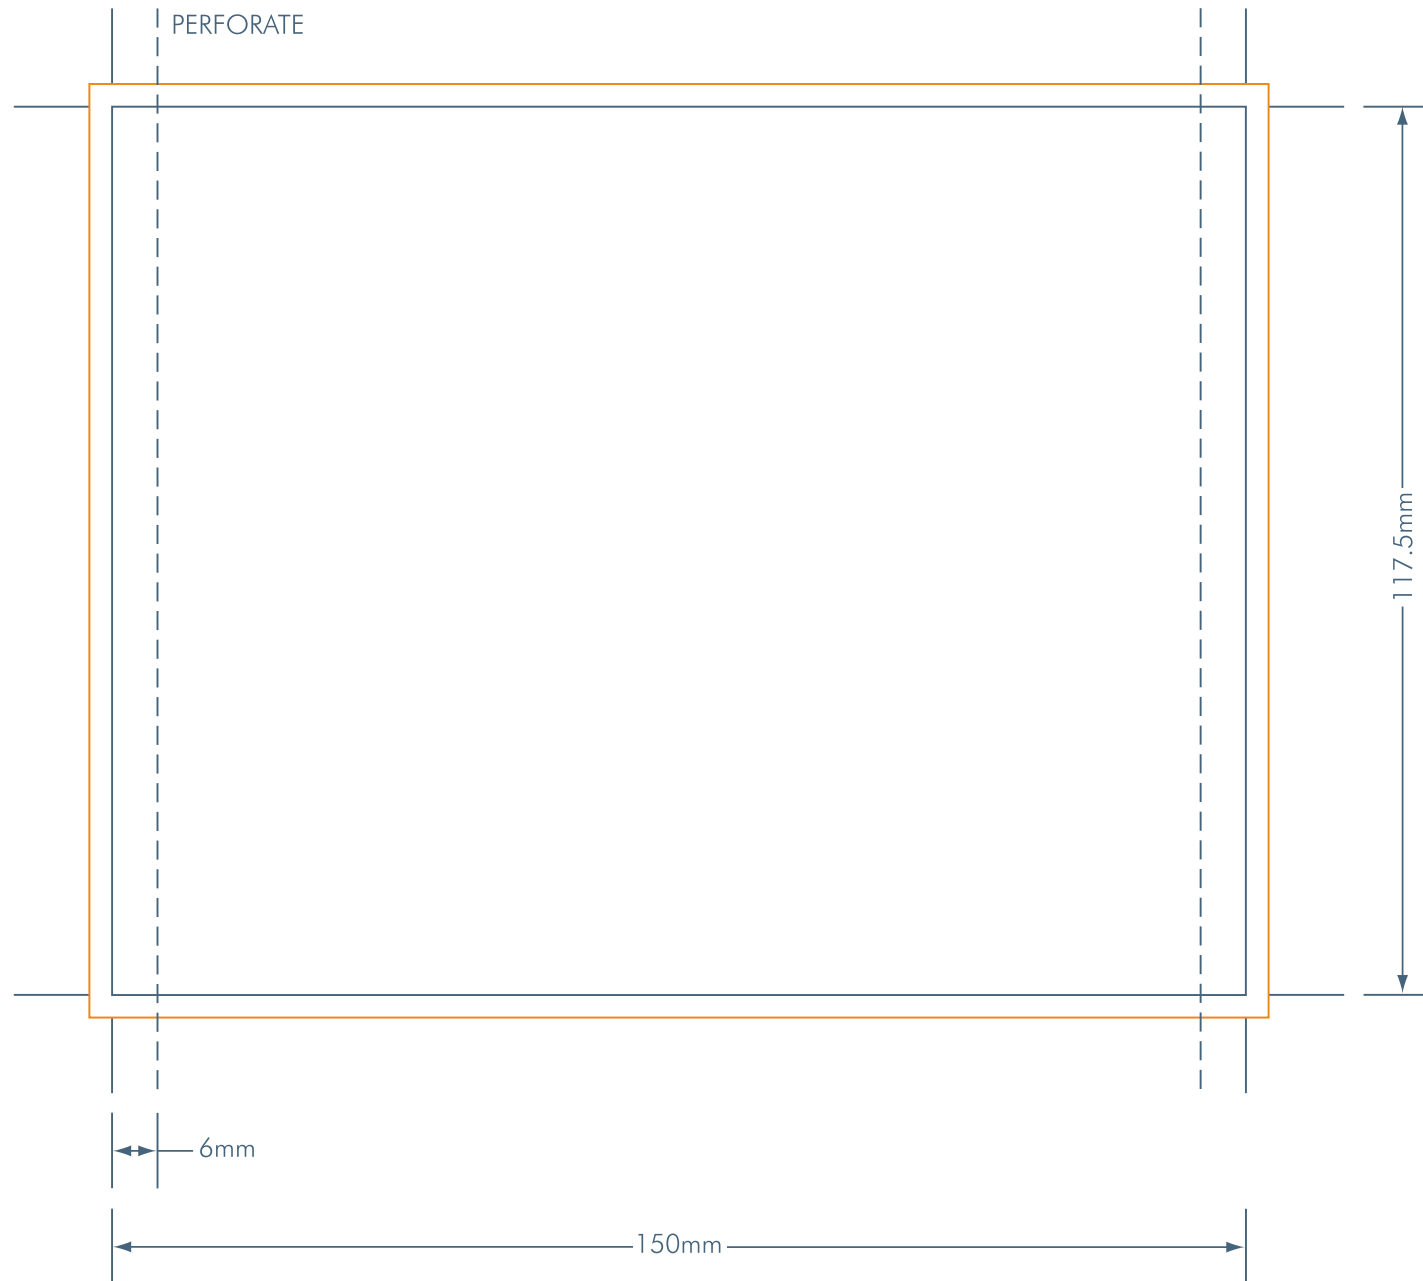

dynamic media inc
2070 Speers Rd Unit 3
Oakville ON L6L 2X8
t. 905.844.9399
f. 905.844.9499
www.cd2go.com

JEWEL CASE TRAYCARD TEMPLATE

Print Area

The blue line represents the cut line and the orange line represent the bleed line. Design your background graphics to extend past the guides to the orange outline. This allows for a bleed outside the cut lines to avoid un-printed gaps that may occur with slight mis-registrations. All artwork and elements must be supplied in CMYK and/or PMS color. For best results, all images must have a resolution of 300dpi or higher.

Dimensions

117.5mm x 150mm
cut line

3mm bleed