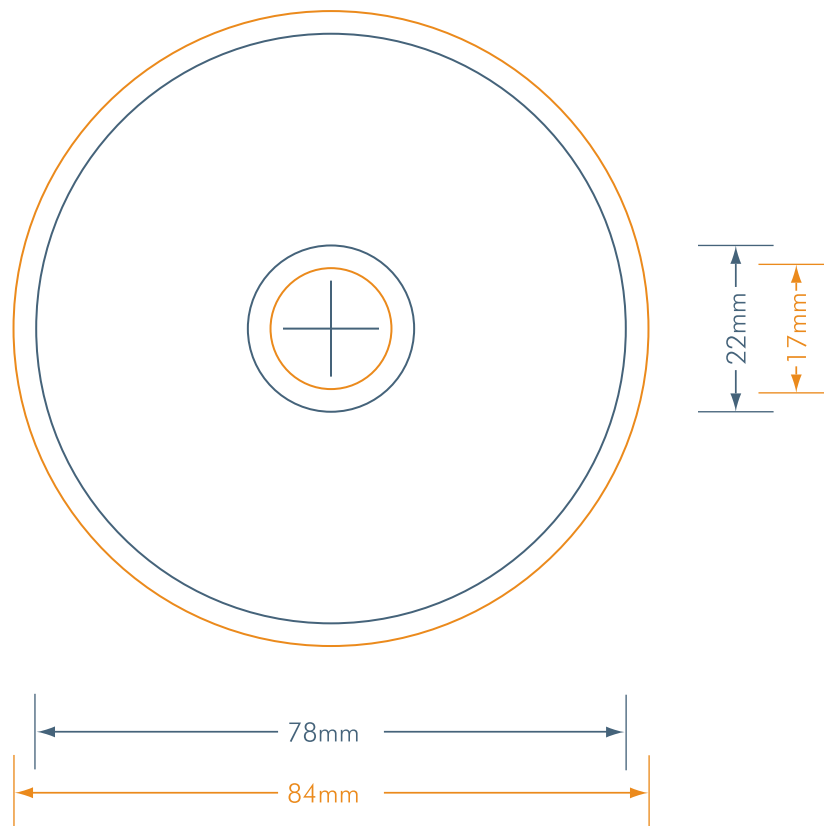

MINI-ROUND CD LABEL TEMPLATE

dynamic media inc
2070 Speers Rd Unit 3
Oakville ON L6L 2X8
t. 905.844.9399
f. 905.844.9499
www.cd2go.com

Print Area - Extend background graphics to orange line

The blue line represents the cut line and the orange line represent the bleed line. Design your label background graphics to extend past the guides to the orange outline. This allows for a bleed outside the cut lines to avoid un-printed gaps that may occur with slight mis-registrations.

Dimensions

78mm diameter
outer edge of label

22mm diameter
inner edge of label

84mm diameter
outer bleed

17mm diameter
inner bleed